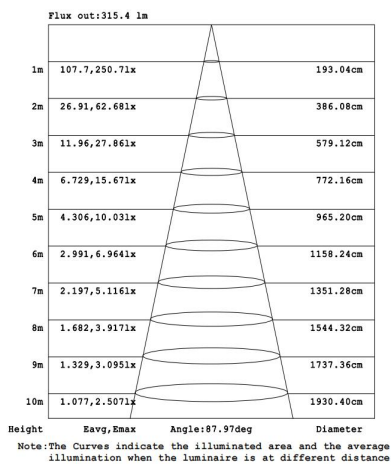

Features

- No opening design, easy installation
- The integration of design, installation is convenient
- Frosted aluminum texture, good corrosion resistance

Electrical Data

Nominal wattage (W)	10 W
Nominal Voltage (V)	220-240 V
Mains Frequency (Hz)	50-60 Hz
Nominal Current (mA)	180 mA Max
LED Driver Current (mA)	300 mA
LED Driver Voltage (V)	30-42 Vdc
LED Driver Efficiency (%)	83%
Power Factor λ	0.55 C
Total harmonic distortion (%)	...
Operating mode	Built in LED driver

Photometrical data

Luminous flux $\pm 10\%$ (lm)	642 lm
Luminous efficacy	67 lm/w
Color temperature	3000 K
Light color (designation)	Warm White
Color rendering index Ra	≥ 80
Standard deviation of color matching	≤ 5 SDCM
Luminous intensity	248 cd
Flickering	Flicker free
Beam angle	89 °

3000K

Dimensions & Weight

Diameter (mm)	80
Height (mm)	100
Product weight (g)	...

Material & Colors

Product color	Black / White / Golden
Housing color	Black / White / Golden
Body material	Aluminum
LGP material	PC
Reflector color	White
Mercury content	0.0 mg