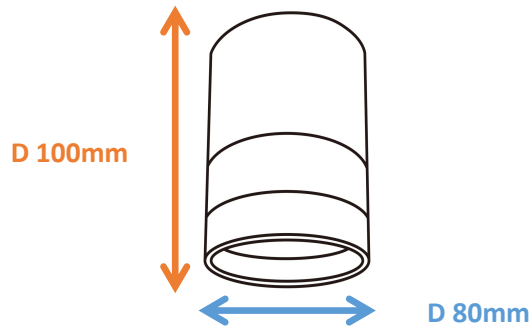

Photometrical data

Luminous flux $\pm 10\%$ (lm)	642 lm
Luminous efficacy	67 lm/w
Color temperature	3000 K
Light color (designation)	Warm White
Color rendering index Ra	≥ 80
Standard deviation of color matching	≤ 5 SDCM
Luminous intensity	248 cd
Flickering	Flicker free
Beam angle	89 °

3000K

Dimensions & Weight

Diameter (mm)	80
Height (mm)	100
Product weight (g)	...

Material & Colors

Product color	Black / White / Golden
Housing color	Black / White / Golden
Body material	Aluminum
LGP material	PC
Reflector color	White
Mercury content	0.0 mg

Application & Mounting

Ambient temperature range	-20°C - +60 °C
Temperature range at storage	-25°C - +60 °C
Type of connection	Screw fixing
Type of protection	IP20
Dimmable	No
Mounting type	Don't open the hole
Mounting location	Ceiling
Application environment	Indoor
Cut size (mm)	No
LED module replaceable	Not replaceable
With light source	Yes