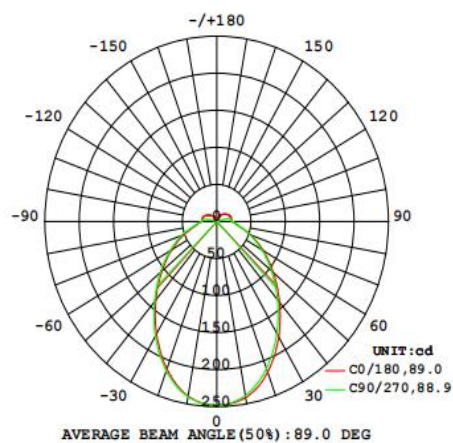

Features

- No opening design, easy installation
- The integration of design, installation is convenient
- Frosted aluminum texture, good corrosion resistance

Electrical Data

Nominal wattage (W)	10 W
Nominal Voltage (V)	220-240 V
Mains Frequency (Hz)	50-60 Hz
Nominal Current (mA)	180 mA Max
LED Driver Current (mA)	300 mA
LED Driver Voltage (V)	30-42 Vdc
LED Driver Efficiency (%)	83%
Power Factor λ	0.55 C
Total harmonic distortion (%)	...
Operating mode	Built in LED driver

Photometrical data

Luminous flux $\pm 10\%$ (lm)	642 lm
Luminous efficacy	67 lm/w
Color temperature	3000 K
Light color (designation)	Warm White
Color rendering index Ra	≥ 80
Standard deviation of color matching	≤ 5 SDCM
Luminous intensity	248 cd
Flickering	Flicker free
Beam angle	89 °

3000K

Dimensions & Weight

Diameter (mm)	80
Height (mm)	100
Product weight (g)	...

Material & Colors

Product color	Black / White / Golden
Housing color	Black / White / Golden
Body material	Aluminum
LGP material	PC
Reflector color	White
Mercury content	0.0 mg