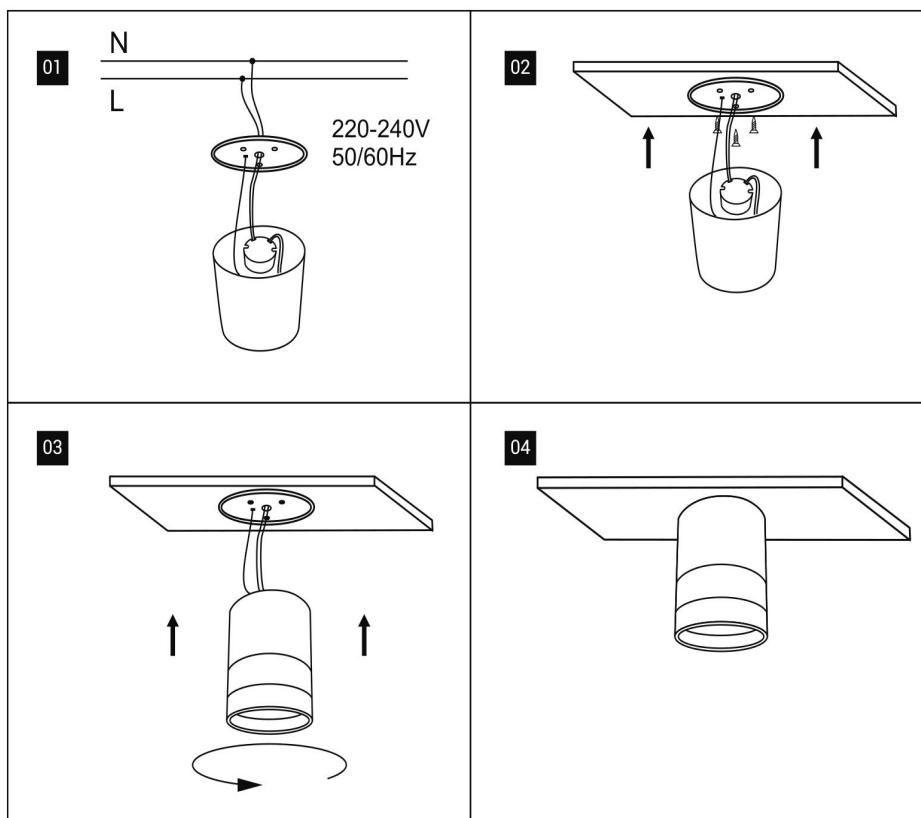

Certificates & Lifespan

Life (h)	50,000
Certificates	CB CE LVD EMC
Standards	ISO9001:2015

Logistical Data

Product code	Dimensions (L*W*H)	Pcs/ carton	G.W. kg	Volume CBM
HYD-226E-10W	42×24×34.5cm	40	...	0.03478 m³

Installation Method

Disclaimer

Subject to change without notice. Errors and omission excepted. Always make sure to use the most recent release